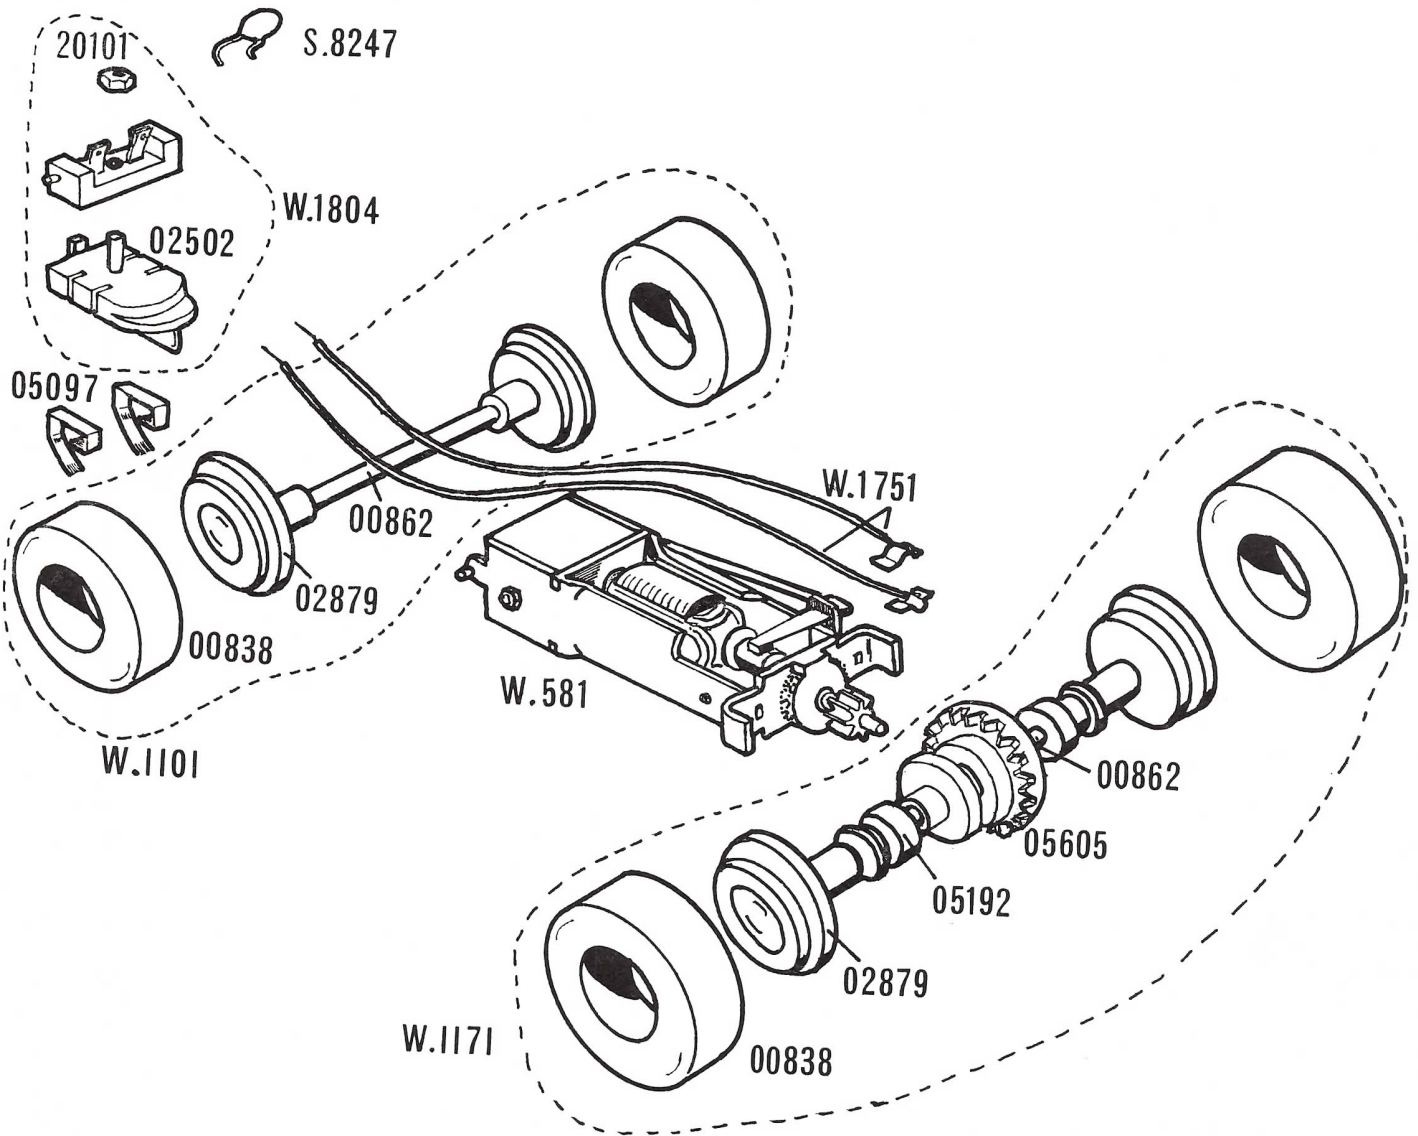

## C/7

W.581 R.X. Motor  
 W.1101 Front Axle Assembly  
 W.1171 Rear Axle Assembly  
 W.1751 Wiring Harness

W.1804 Guide Blade and Platform Assembly  
 S.8247 Capacitor  
 00838 Tyre  
 00862 Axle  
 02502 Guide Blade

02879 Hub  
 05097 Pick-Up Braid  
 05192 Spacer  
 05605 Contra Gear  
 20101 Guide Blade Nut

For Motor Parts See Service Sheet No. S.1

Modifications are made from time to time to Rovex Triang models. If a spare part is required which does not coincide with the illustration, a full description should be given and, if necessary a sketch or sample should accompany the order. The parts which comprise an "X" or "W" assembly are not available as separate items unless the individual parts are numbered.