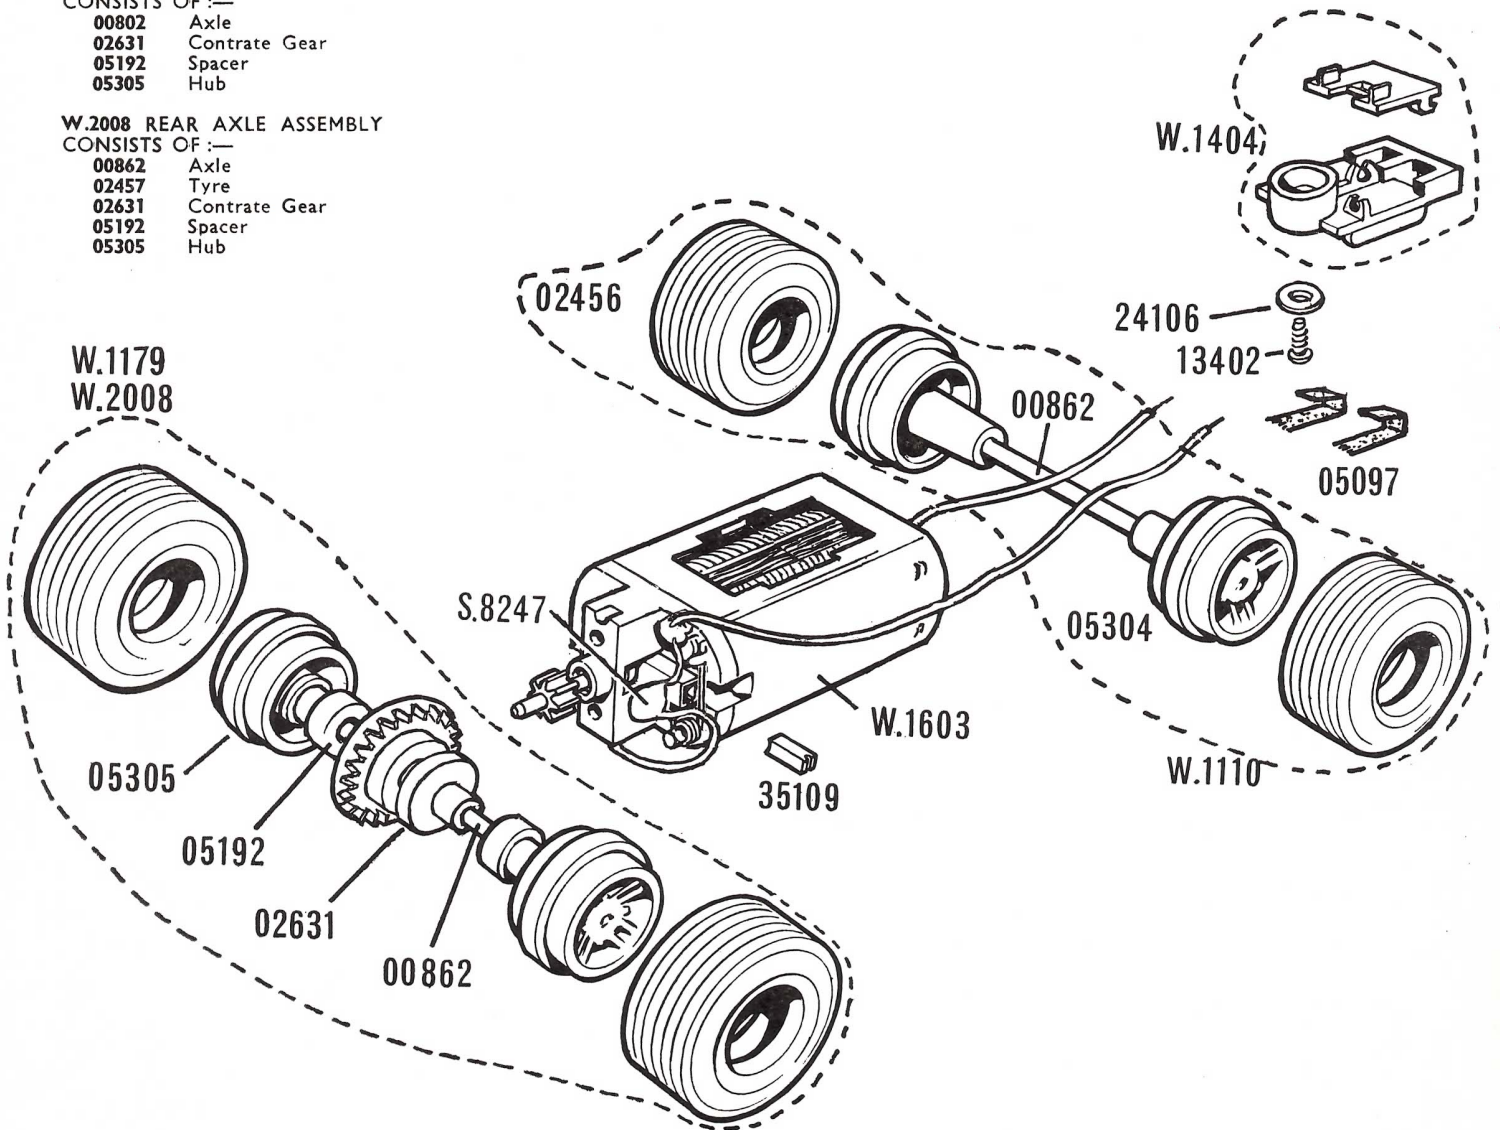

C/21, C/23

W.1179 REAR AXLE ASSEMBLY

CONSISTS OF:—

- 00802 Axle
- 02631 Contrate Gear
- 05192 Spacer
- 05305 Hub

W.2008 REAR AXLE ASSEMBLY

CONSISTS OF:—

- 00862 Axle
- 02457 Tyre
- 02631 Contrate Gear
- 05192 Spacer
- 05305 Hub

- W.1110 Front Axle Assembly
- W.1179 Rear Axle Assembly
- W.1404 Guide Blade Assembly
- W.1603 Motor
- W.2008 Rear Axle Assembly
- 00862 Axle

- 02456 Tyre
- 02457 Tyre
- 02631 Contrate Gear
- 05097 Pick-Up Braids
- 05192 Spacer

- 05304 Hub
- 05305 Hub
- 13402 Screw
- 24106 Washer
- 35109 Carbon Brush

Modifications are made from time to time to Rovex Triang models. If a spare part is required which does not coincide with the illustration, a full description should be given and, if necessary a sketch or sample should accompany the order. The parts which comprise an "X" or "W" assembly are not available as separate items unless the individual parts are numbered.