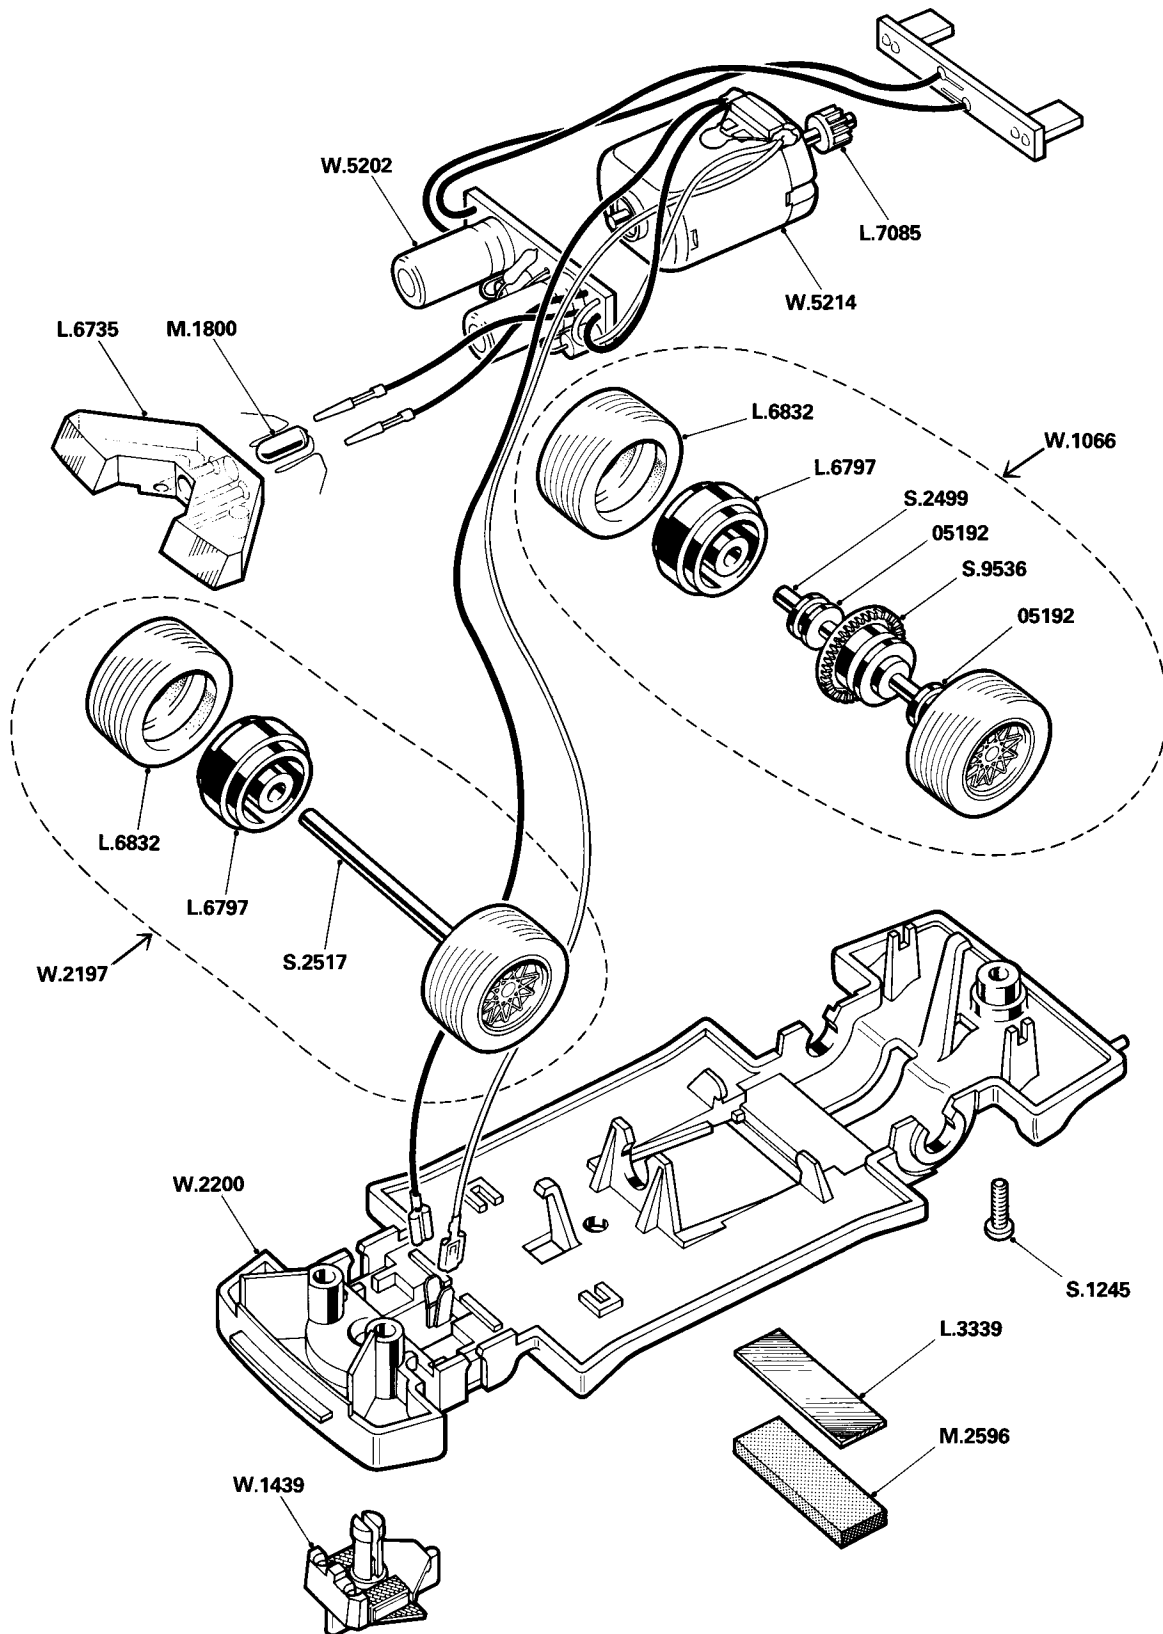

## FORD RS COSWORTH

<b>List of Parts</b>	
<i>Ref. No.</i>	<i>Item</i>
<b>W.1065</b>	Front Wheel Assembly. State colour required .....
<b>W.1066</b>	Rear Axle Assembly. State colour required .....
<b>W.1437</b>	Hub/Stub Axle Assembly .....
<b>W.1439</b>	Guide Blade Assembly .....
<b>W.5202</b>	PCB with Brakelights .....
<b>L.3339</b>	Keeper Plate.....
<b>L.6731</b>	Underpan.....
<b>L.6735</b>	Light Lens .....
<b>L.6797</b>	Rear Hub.....
<b>L.6820</b>	Stub Axle Retaining Clip.....
<b>L.6832</b>	Tyre.....
<b>M.2055</b>	Motor with Pinion and Harness.....
<b>M.2198</b>	Headlamp Bulb .....
<b>M.2596</b>	Magnet .....
<b>M.2985</b>	Eyelet .....
<b>S.1245</b>	Scew .....
<b>S.2499</b>	Rear Axle .....
<b>S.9536</b>	Contrate Gear .....
<b>01796</b>	Motor Pinion.....
<b>05192</b>	Axle Bearing .....

## FORD RS COSWORTH with

See overleaf for list of parts

## FORD RS COSWORTH

<b>List of Parts</b>	
<i>Ref. No.</i>	<i>Item</i>
<b>W.1066</b>	Rear Axle Assembly. State colour required .....
<b>W.1439</b>	Guide Blade Assembly .....
<b>W.2197</b>	Front Axle Assembly. State colour required .....
<b>W.2200</b>	Underpan with Contacts.....
<b>W.5202</b>	PCB with Brakelights .....
<b>W.5214</b>	Motor with Pinion and Harness.....
<b>L.3339</b>	Keeper Plate.....
<b>L.6735</b>	Light Lens .....
<b>L.6797</b>	Hub .....
<b>L.6832</b>	Tyre.....
<b>L.7085</b>	Motor Pinion.....
<b>M.1800</b>	Headlamp Bulb .....
<b>M.2596</b>	Magnet .....
<b>S.1245</b>	Screw .....
<b>S.2499</b>	Rear Axle .....
<b>S.2517</b>	Front Axle .....
<b>S.9536</b>	Contrate Gear .....
<b>05192</b>	Axle Bearing .....