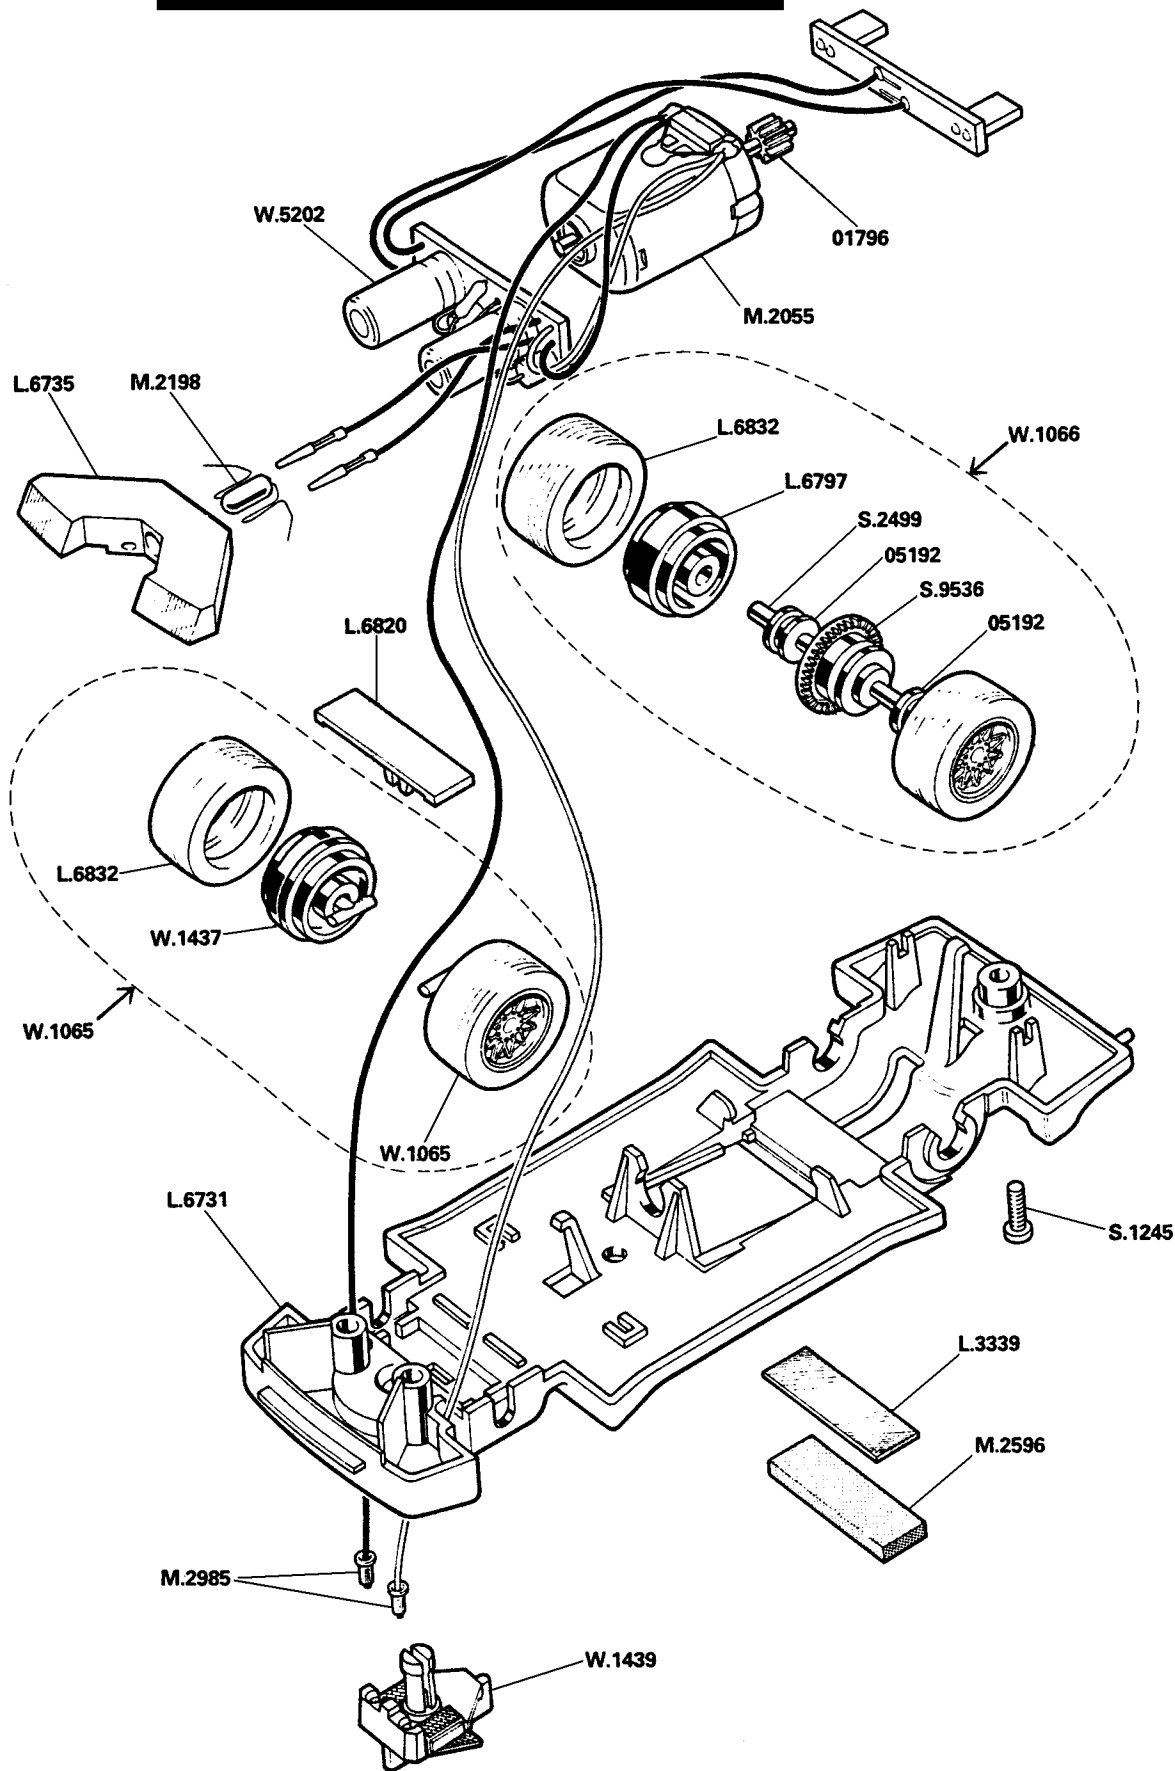

## FORD RS COSWORTH with HEAD & BRAKELIGHTS

See overleaf for list of parts

## FORD RS COSWORTH

<b>List of Parts</b>	
<i>Ref. No.</i>	<i>Item</i>
<b>W.1065</b>	Front Wheel Assembly. State colour required .....
<b>W.1066</b>	Rear Axle Assembly. State colour required .....
<b>W.1437</b>	Hub/Stub Axle Assembly .....
<b>W.1439</b>	Guide Blade Assembly .....
<b>W.5202</b>	PCB with Brakelights .....
<b>L.3339</b>	Keeper Plate.....
<b>L.6731</b>	Underpan.....
<b>L.6735</b>	Light Lens .....
<b>L.6797</b>	Rear Hub.....
<b>L.6820</b>	Stub Axle Retaining Clip.....
<b>L.6832</b>	Tyre.....
<b>M.2055</b>	Motor with Pinion and Harness.....
<b>M.2198</b>	Headlamp Bulb .....
<b>M.2596</b>	Magnet .....
<b>M.2985</b>	Eyelet .....
<b>S.1245</b>	Scew .....
<b>S.2499</b>	Rear Axle .....
<b>S.9536</b>	Contrate Gear .....
<b>01796</b>	Motor Pinion.....
<b>05192</b>	Axle Bearing .....

## FORD RS COSWORTH with

See overleaf for list of parts

## FORD RS COSWORTH

<b>List of Parts</b>	
<i>Ref. No.</i>	<i>Item</i>
<b>W.1066</b>	Rear Axle Assembly. State colour required .....
<b>W.1439</b>	Guide Blade Assembly .....
<b>W.2197</b>	Front Axle Assembly. State colour required .....
<b>W.2200</b>	Underpan with Contacts.....
<b>W.5202</b>	PCB with Brakelights .....
<b>W.5214</b>	Motor with Pinion and Harness.....
<b>L.3339</b>	Keeper Plate.....
<b>L.6735</b>	Light Lens .....
<b>L.6797</b>	Hub .....
<b>L.6832</b>	Tyre.....
<b>L.7085</b>	Motor Pinion.....
<b>M.1800</b>	Headlamp Bulb .....
<b>M.2596</b>	Magnet .....
<b>S.1245</b>	Screw .....
<b>S.2499</b>	Rear Axle .....
<b>S.2517</b>	Front Axle .....
<b>S.9536</b>	Contrate Gear .....
<b>05192</b>	Axle Bearing .....