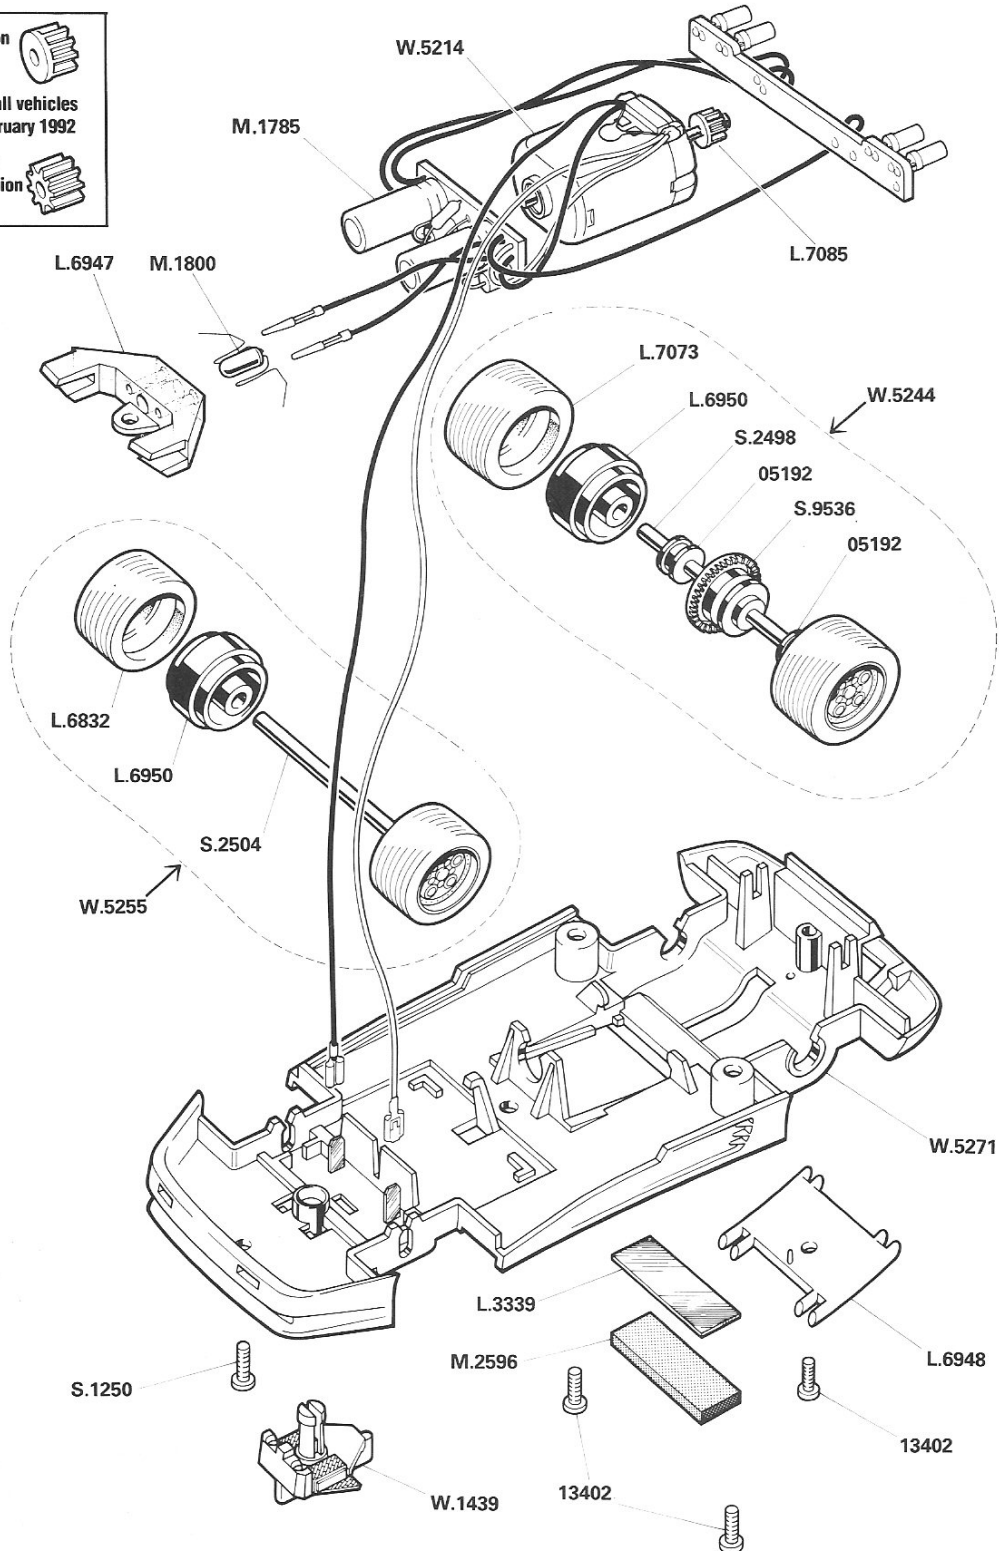

LAMBORGHINI DIABLO with HEAD, TAIL & BRAKELIGHTS

As produced from 1992

Motor Pinion
L.7085

fitted to all vehicles
from February 1992

Replaces
Motor Pinion
01796

LAMBORGHINI DIABLO

List of Parts	
<i>Ref. No.</i>	<i>Item</i>
W.1439	Guide Blade Assembly
W.5214	Motor with Pinion and Harness
W.5244	Rear Axle Assembly
W.5255	Front Axle Assembly
W.5271	Underpan with Contacts*
L.3339	Keeper Plate.....
L.6832	Front Tyre
L.6947	Light Lens
L.6948	Exhaust.....
L.6950	Hub
L.6994	Pair of Mirrors.....
L.7073	Rear Tyre
L.7085	Motor Pinion.....
M.1785	PCB with Rear Lights
M.1800	Bulb.....
M.2596	Magnet
S.1250	Front Scew.....
S.2498	Rear Axle
S.2504	Front Axle
S.9536	Contrate Gear
05192	Axle Bearing
13402	Rear Screw

*State colour required