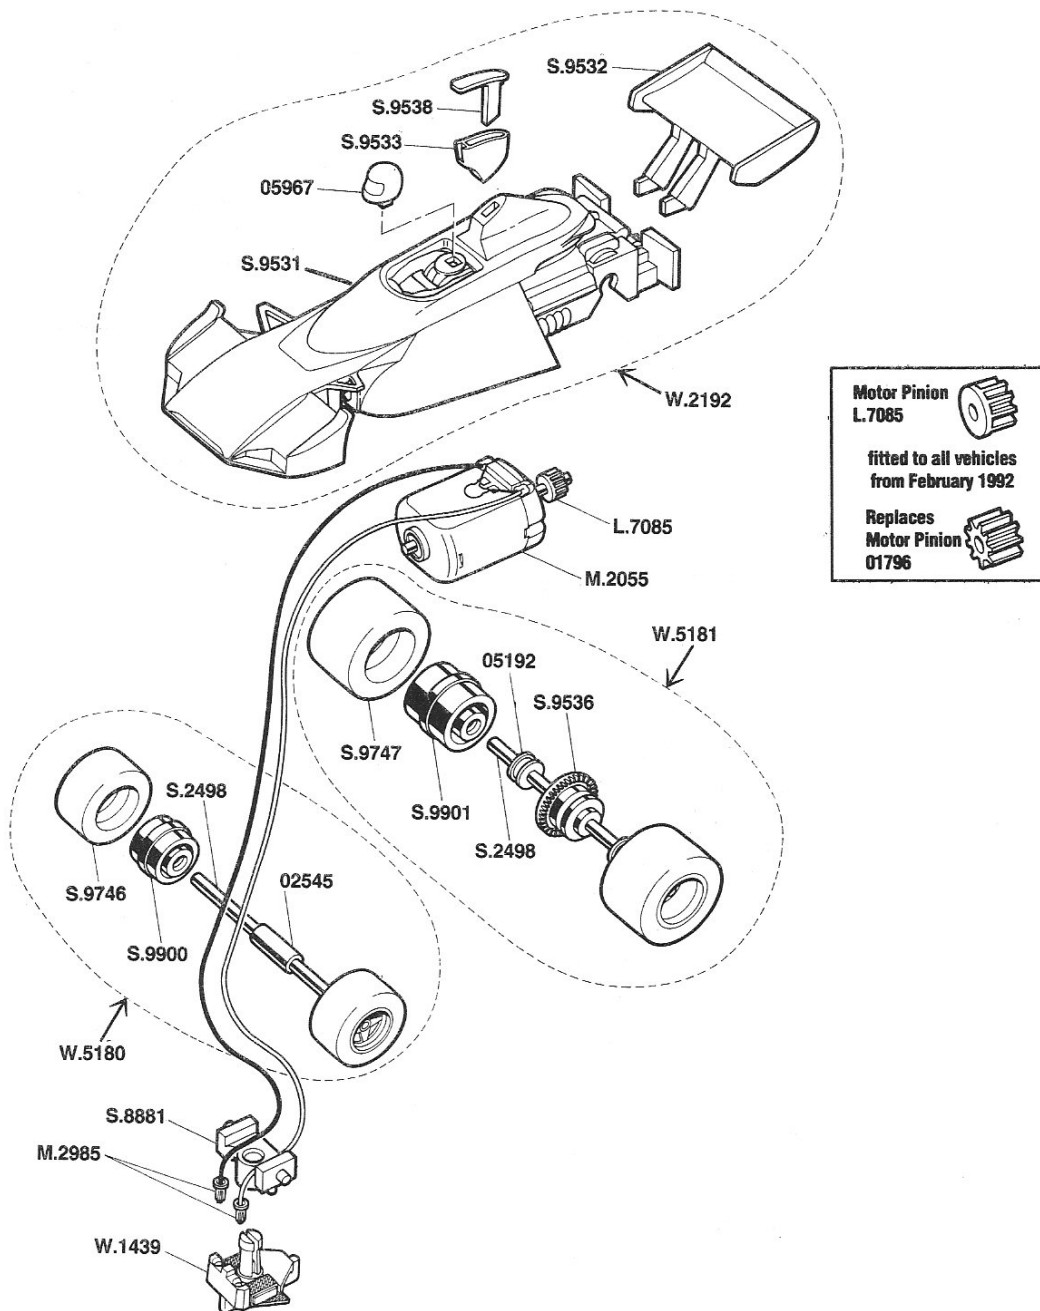

DESERRA, HIGH TECH, QUDOS, STONE

See overleaf for more single seaters

List of Parts

Ref. No.	Item	Ref. No.	Item	Ref. No.	Item
W.1439	Guide Blade Assembly	M.2985	Eyelet	S.9707	Rear Motor Bracket
W.2191	Body Assembly	S.2498	Axle	S.9746	Front Tyre
	State colour/markings	S.8881	Guide Blade Adaptor	S.9747	Rear Tyre
W.5180	Front Axle Assembly	S.9536	Contrate Gear	S.9900	Front Hub
W.5181	Rear Axle Assembly	S.9590	Body	S.9901	Rear Hub
L.7085	Pinion	S.9591	Aerofoil	02545	Front Axle Spacer
M.2055	Motor with Pinion and Harness	S.9592	Airbox	05192	Rear Axle Bearing
		S.9706	Front Motor Bracket.....	05967	Drivers Head.....

AUTO MECH KÖTZTING

List of Parts

Ref. No.	Item	Ref. No.	Item	Ref. No.	Item
W.1439	Guide Blade Assembly	M.2985	Eyelet	S.9746	Front Tyre
W.2192	Body Assembly,	S.2498	Axle	S.9747	Rear Tyre
	State colour/markings	S.8881	Guide Blade Adaptor	S.9900	Front Hub
W.5180	Front Axle Assembly	S.9531	Body	S.9901	Rear Hub
W.5181	Rear Axle Assembly	S.9532	Aerofoil		
L.7085	Pinion	S.9533	Airbox	02545	Front Axle Spacer
M.2055	Motor with Pinion and Harness	S.9536	Contrate Gear	05192	Rear Axle Bearing
		S.9538	Airbox Top	05967	Drivers Head