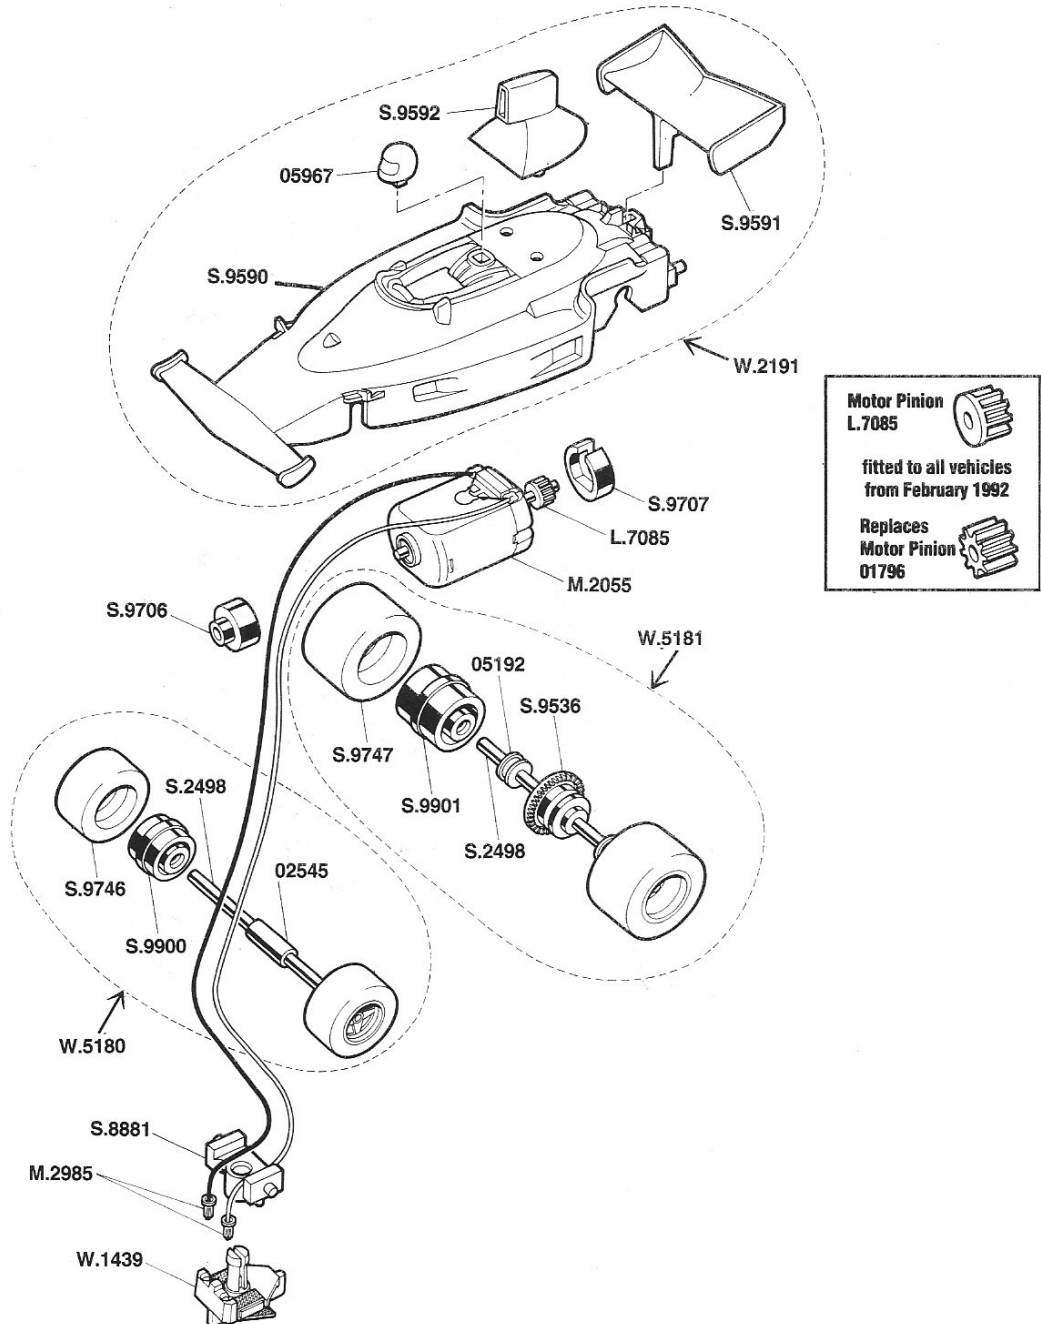

DESERRA, HIGH TECH, QUDOS, STONE

See overleaf for more single seaters

List of Parts

Ref. No.	Item	Ref. No.	Item	Ref. No.	Item
W.1439	Guide Blade Assembly	M.2985	Eyelet	S.9707	Rear Motor Bracket
W.2191	Body Assembly	S.2498	Axle	S.9746	Front Tyre
	State colour/markings	S.8881	Guide Blade Adaptor	S.9747	Rear Tyre
W.5180	Front Axle Assembly	S.9536	Contrate Gear	S.9900	Front Hub
W.5181	Rear Axle Assembly	S.9590	Body	S.9901	Rear Hub
L.7085	Pinion	S.9591	Aerofoil	02545	Front Axle Spacer
M.2055	Motor with Pinion and Harness	S.9592	Airbox	05192	Rear Axle Bearing
		S.9706	Front Motor Bracket.....	05967	Drivers Head.....

AUTO MECH KÖTZTING

List of Parts

Ref. No.	Item	Ref. No.	Item	Ref. No.	Item
W.1439	Guide Blade Assembly	M.2985	Eyelet	S.9746	Front Tyre
W.2192	Body Assembly,	S.2498	Axle	S.9747	Rear Tyre
	State colour/markings	S.8881	Guide Blade Adaptor	S.9900	Front Hub
W.5180	Front Axle Assembly	S.9531	Body	S.9901	Rear Hub
W.5181	Rear Axle Assembly	S.9532	Aerofoil		
L.7085	Pinion	S.9533	Airbox	02545	Front Axle Spacer
M.2055	Motor with Pinion and Harness	S.9536	Contrate Gear	05192	Rear Axle Bearing
		S.9538	Airbox Top	05967	Drivers Head