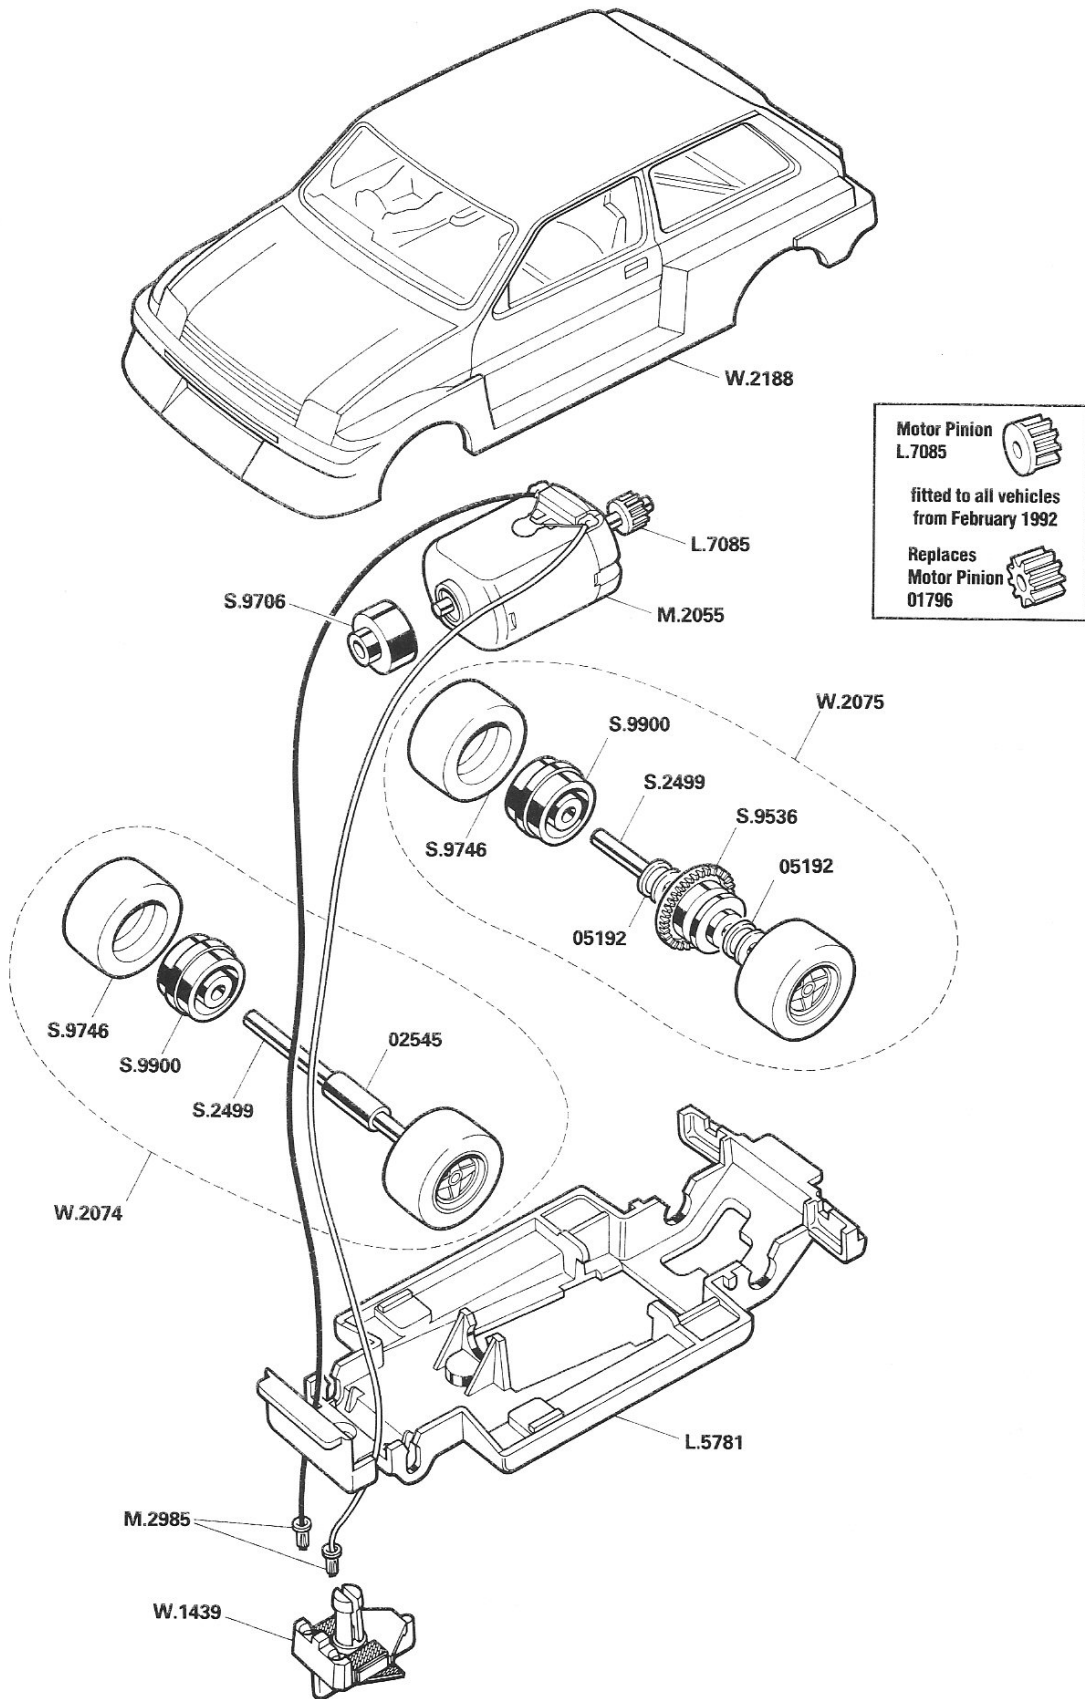

METRO

See overleaf for list of parts

METRO

| List of Parts | |
|----------------------|--|
| <i>Ref. No.</i> | <i>Item</i> |
| W.1439 | Guide Blade Assembly |
| W.2074 | Front Axle Assembly |
| W.2075 | Rear Axle Assembly..... |
| W.2188 | Body Assembly. State colour/markng |
| L.5781 | Underpan |
| L.7085 | Motor Pinion..... |
| M.2055 | Motor with Pinion and Harness..... |
| M.2985 | Eyelet..... |
| S.2499 | Axle |
| S.9536 | Contrate Gear |
| S.9706 | Motor Bracket |
| S.9746 | Tyre |
| S.9900 | Hub..... |
| 02545 | Front Axle Spacer |
| 05192 | Rear Axle Bearing |