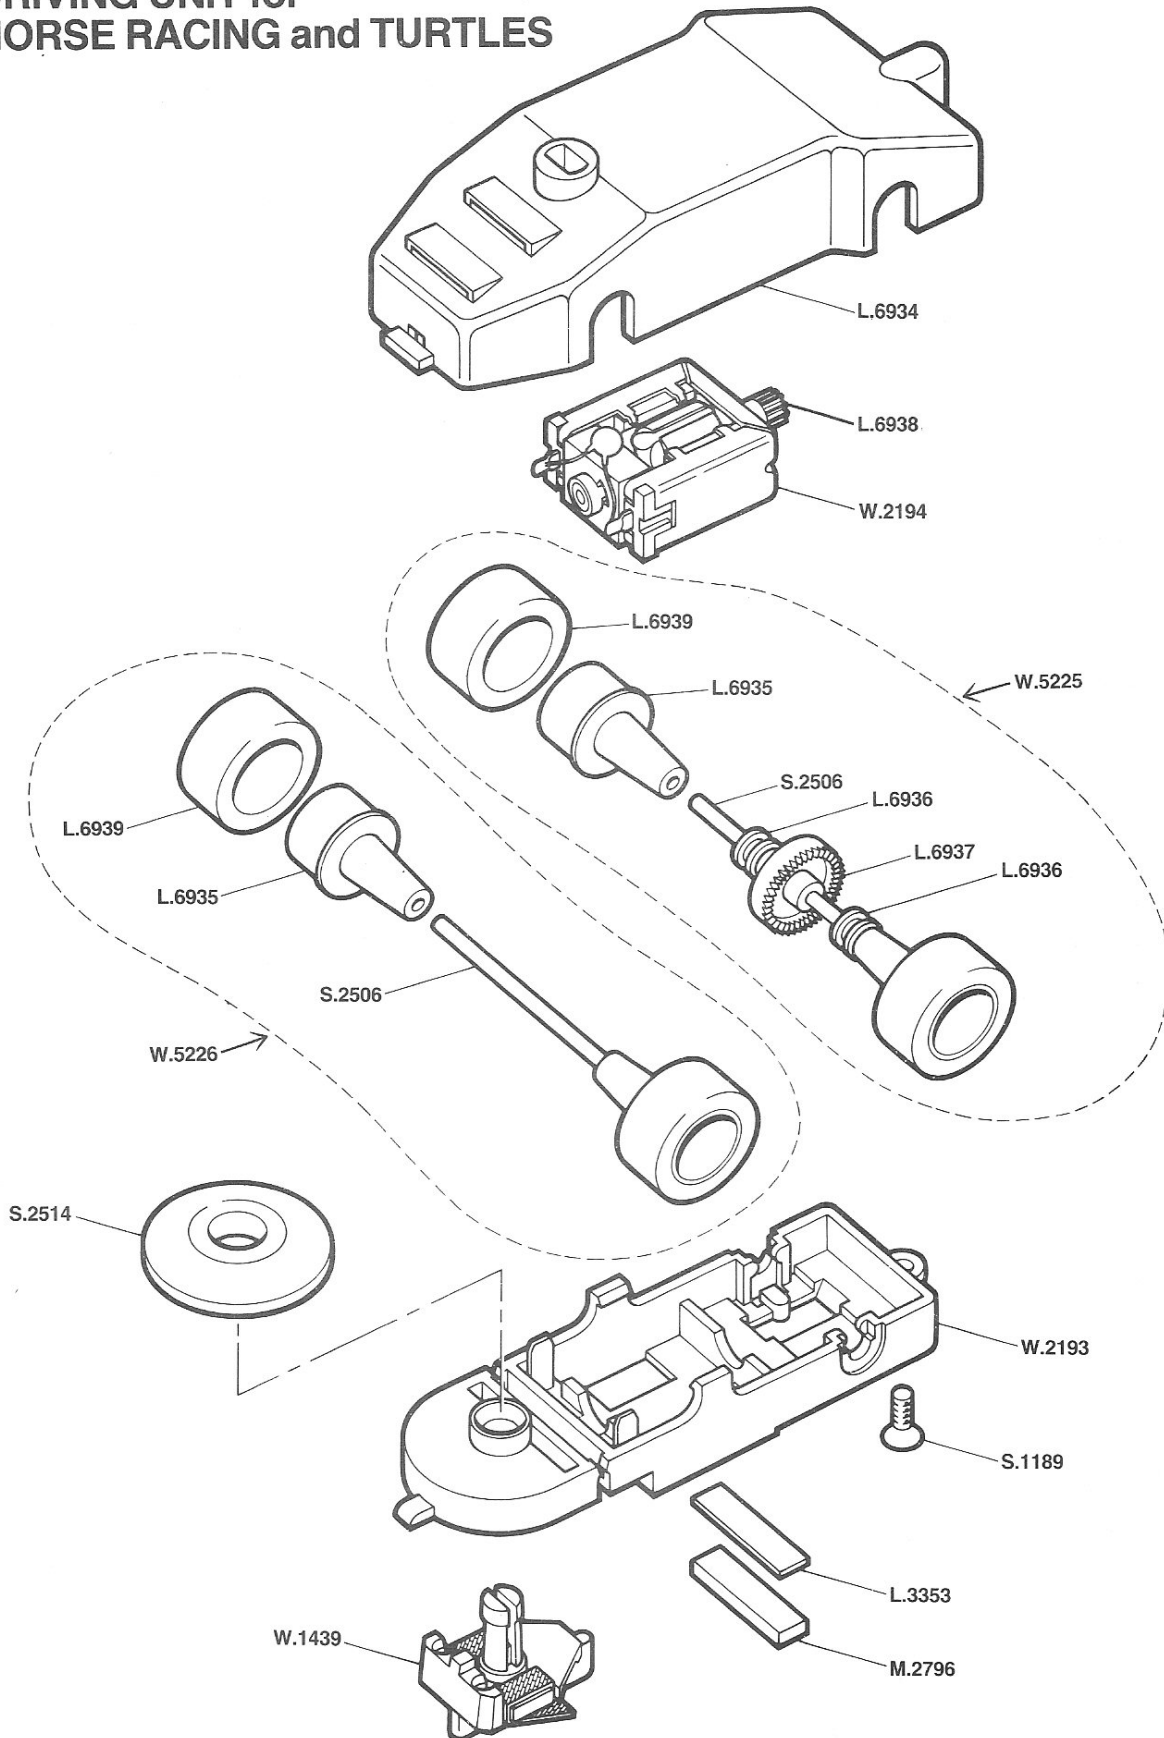

W.5224 DRIVING UNIT for HORSE RACING and TURTLES

W.5224 DRIVING UNIT for HORSE RACING and TURTLES

List of Parts	
Ref. No.	Item
W.1439	Guide Blade Assembly
W.2193	Underpan with Contacts
W.2194	Motor with Pinion
W.5224	Driving Unit Complete
W.5225	Rear Axle Assembly
W.5226	Front Axle Assembly
L.3353	Keeper Plate
L.6934	Cover
L.6935	Hub
L.6936	Rear Axle Bearing
L.6937	Contrate Gear
L.6938	Pinion
L.6939	Tyre
M.2796	Magnet
S.1189	Screw
S.2506	Axle
S.2514	Weight