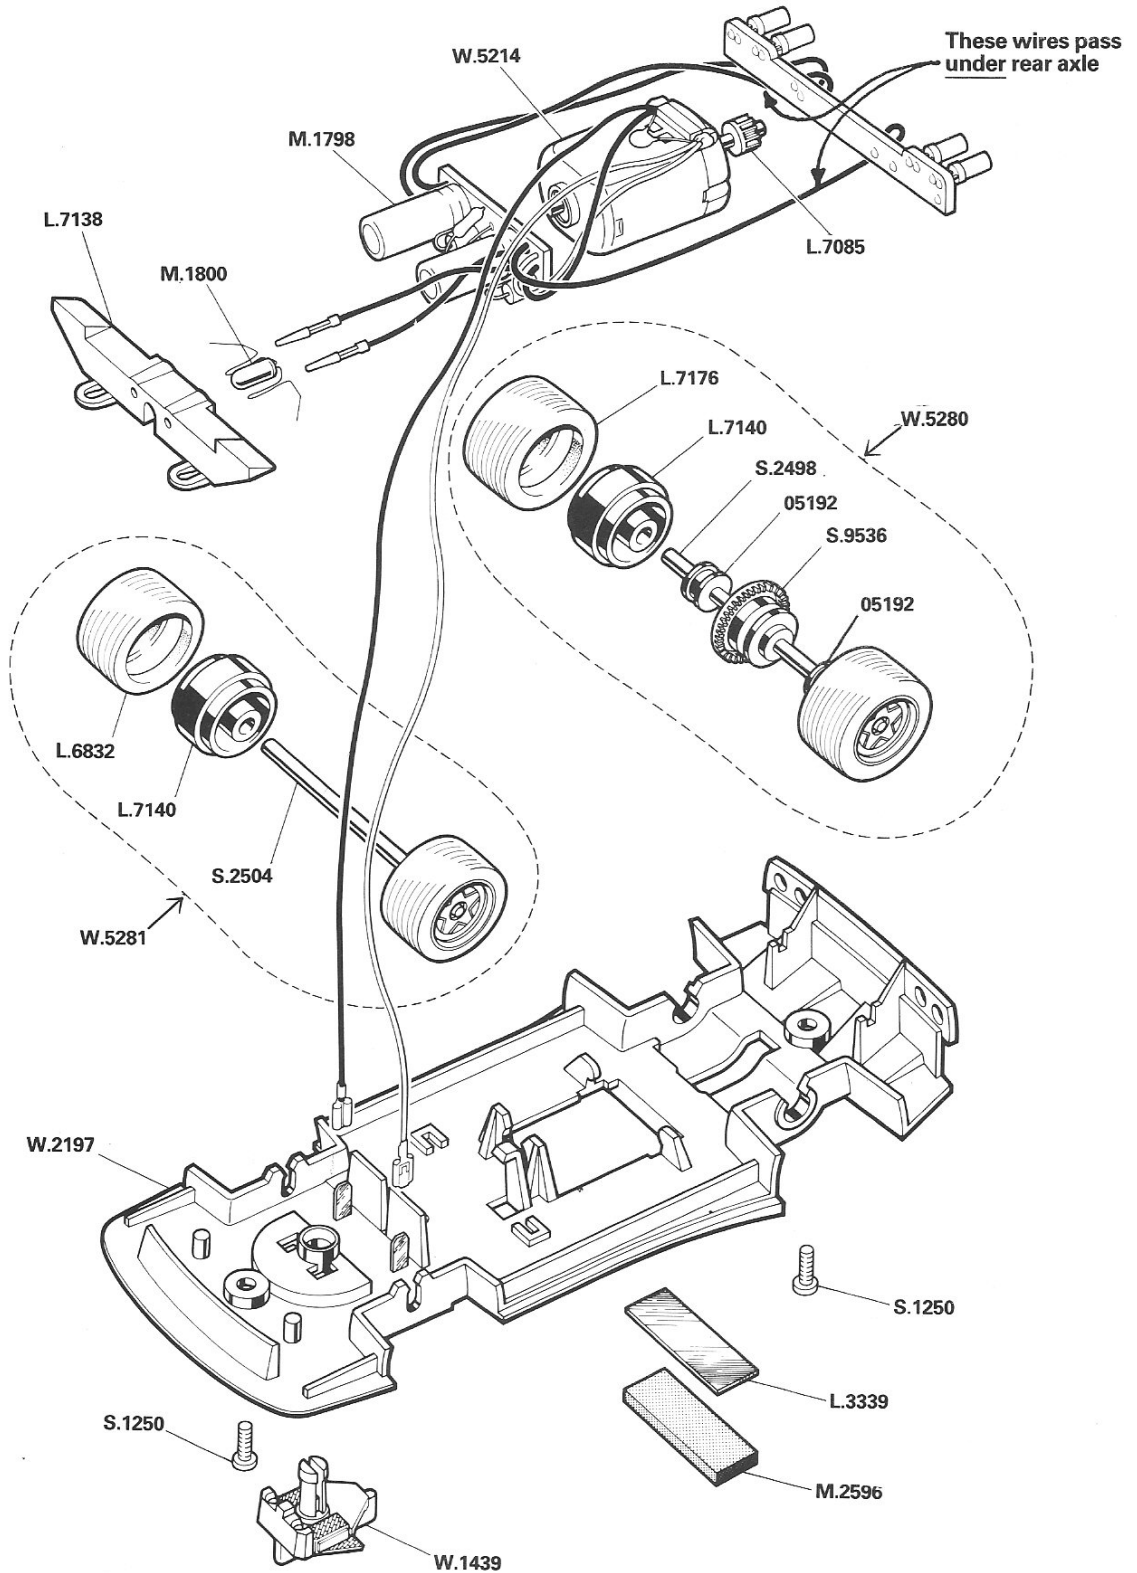

## FERRARI F40 with

## HEAD, TAIL & BRAKELIGHTS

## FERRARI F40

### List of Parts

<i>Ref. No.</i>	<i>Item</i>
<b>W.1439</b>	Guide Blade Assembly .....
<b>W.2197</b>	Underpan with Contacts .....
<b>W.5214</b>	Motor with Pinion and Harness .....
<b>W.5280</b>	Rear Axle Assembly .....
<b>W.5281</b>	Front Axle Assembly .....
<b>L.3339</b>	Keeper Plate .....
<b>L.6832</b>	Front Tyre .....
<b>L.7085</b>	Motor Pinion .....
<b>L.7136</b>	Wing Mirrors (not shown) .....
<b>L.7138</b>	Light Lens .....
<b>L.7140</b>	Hub .....
<b>L.7176</b>	Rear Tyre .....
<b>M.1798</b>	PCB with Rear Lights .....
<b>M.1800</b>	Bulb .....
<b>M.2596</b>	Magnet .....
<b>S.1250</b>	Screw .....
<b>S.2498</b>	Rear Axle .....
<b>S.2504</b>	Front Axle .....
<b>S.9536</b>	Contrate Gear .....
<b>05192</b>	Axle Bearing .....