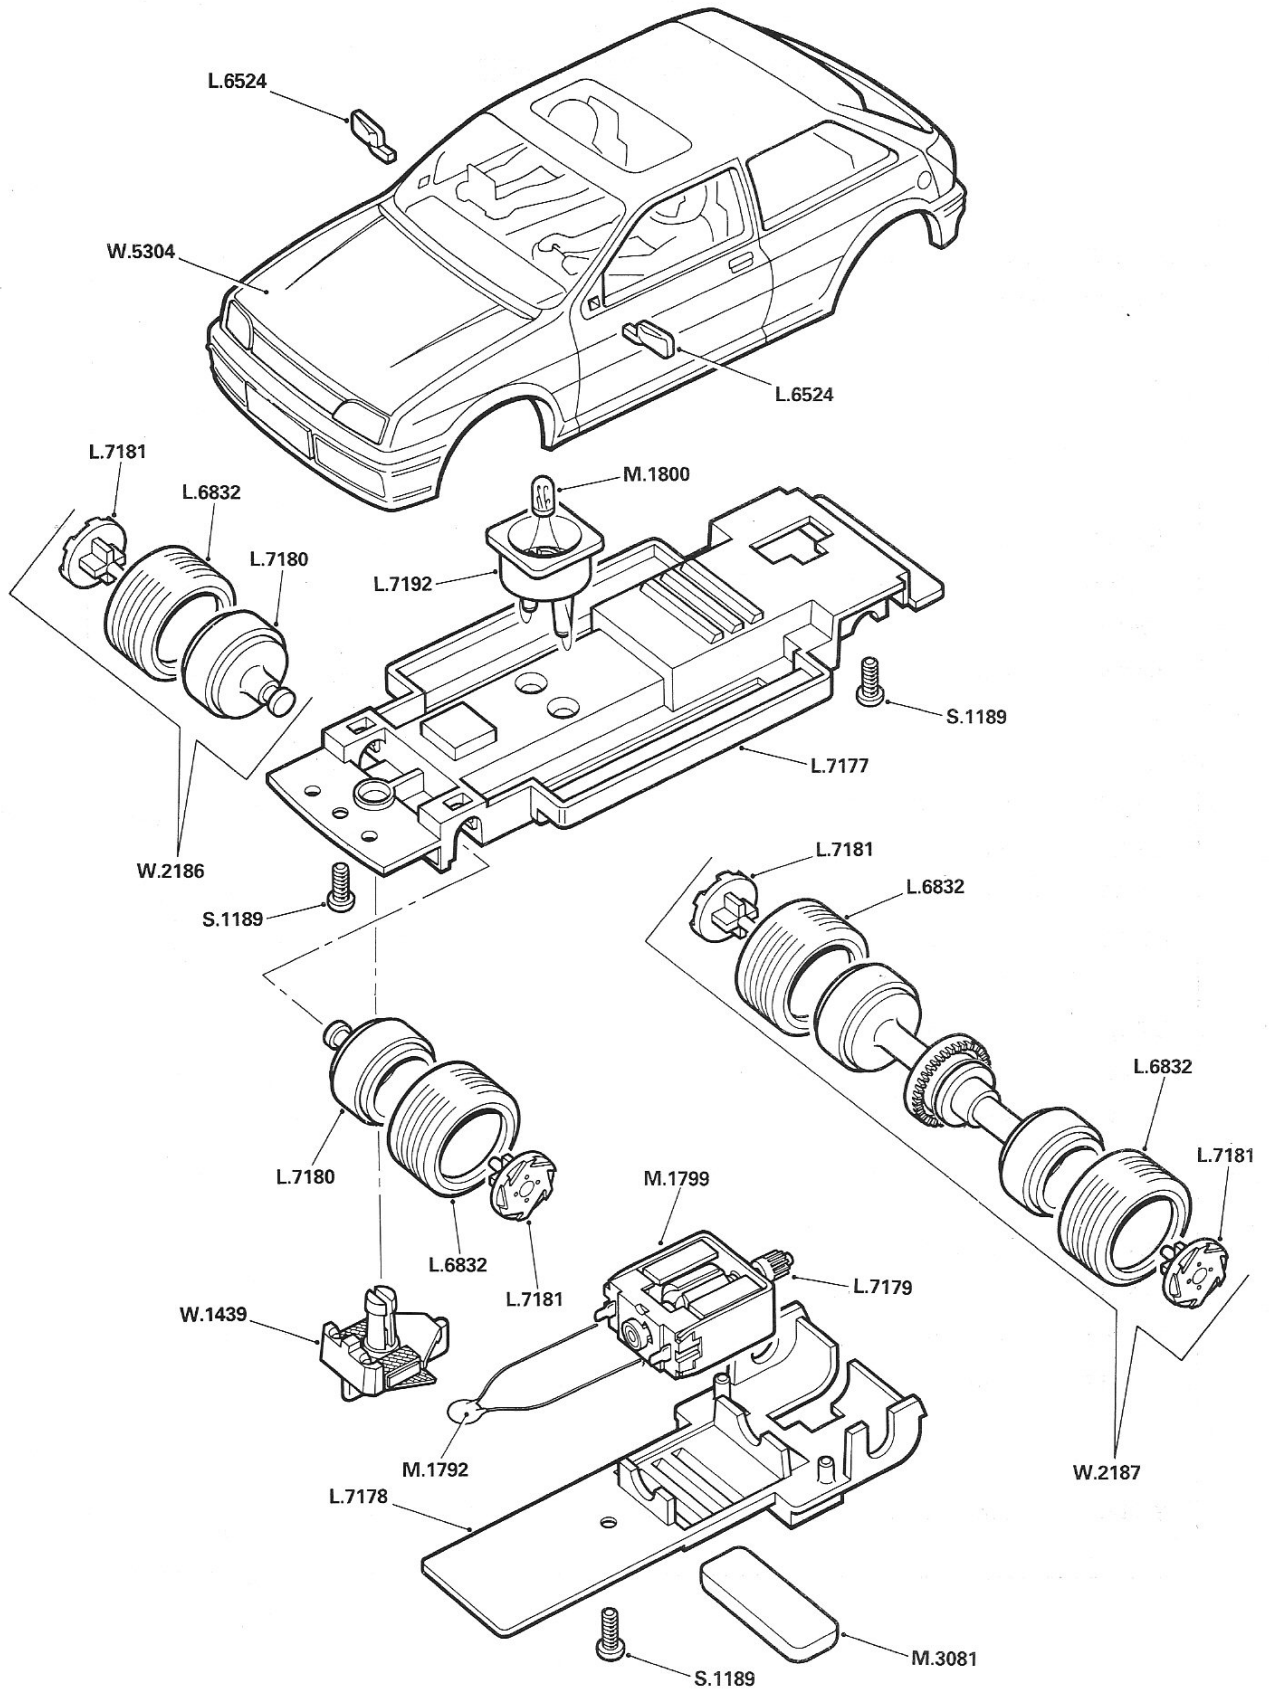

FORD FIESTA XR2i

See overleaf for list of parts

FORD FIESTA XR2i

List of Parts	
Ref. No.	Item
W.1439	Guide Blade Assembly
W.2186	Front Stub Axle Assembly
W.2187	Rear Axle Assembly
W.5304	Body Assembly (State colour required)
L.6524	Pair of Wing Mirrors
L.6832	Tyre.....
L.7177	Underpan.....
L.7178	Motor Cover.....
L.7179	Pinion.....
L.7180	Front Wheel Hub.....
L.7181	Wheel Trim
L.7192	Bulb Holder.....
M.1792	Capacitor
M.1799	Motor (Excluding Pinion).....
M.1800	Light Bulb
M.3081	Magnet
S.1189	Screw.....