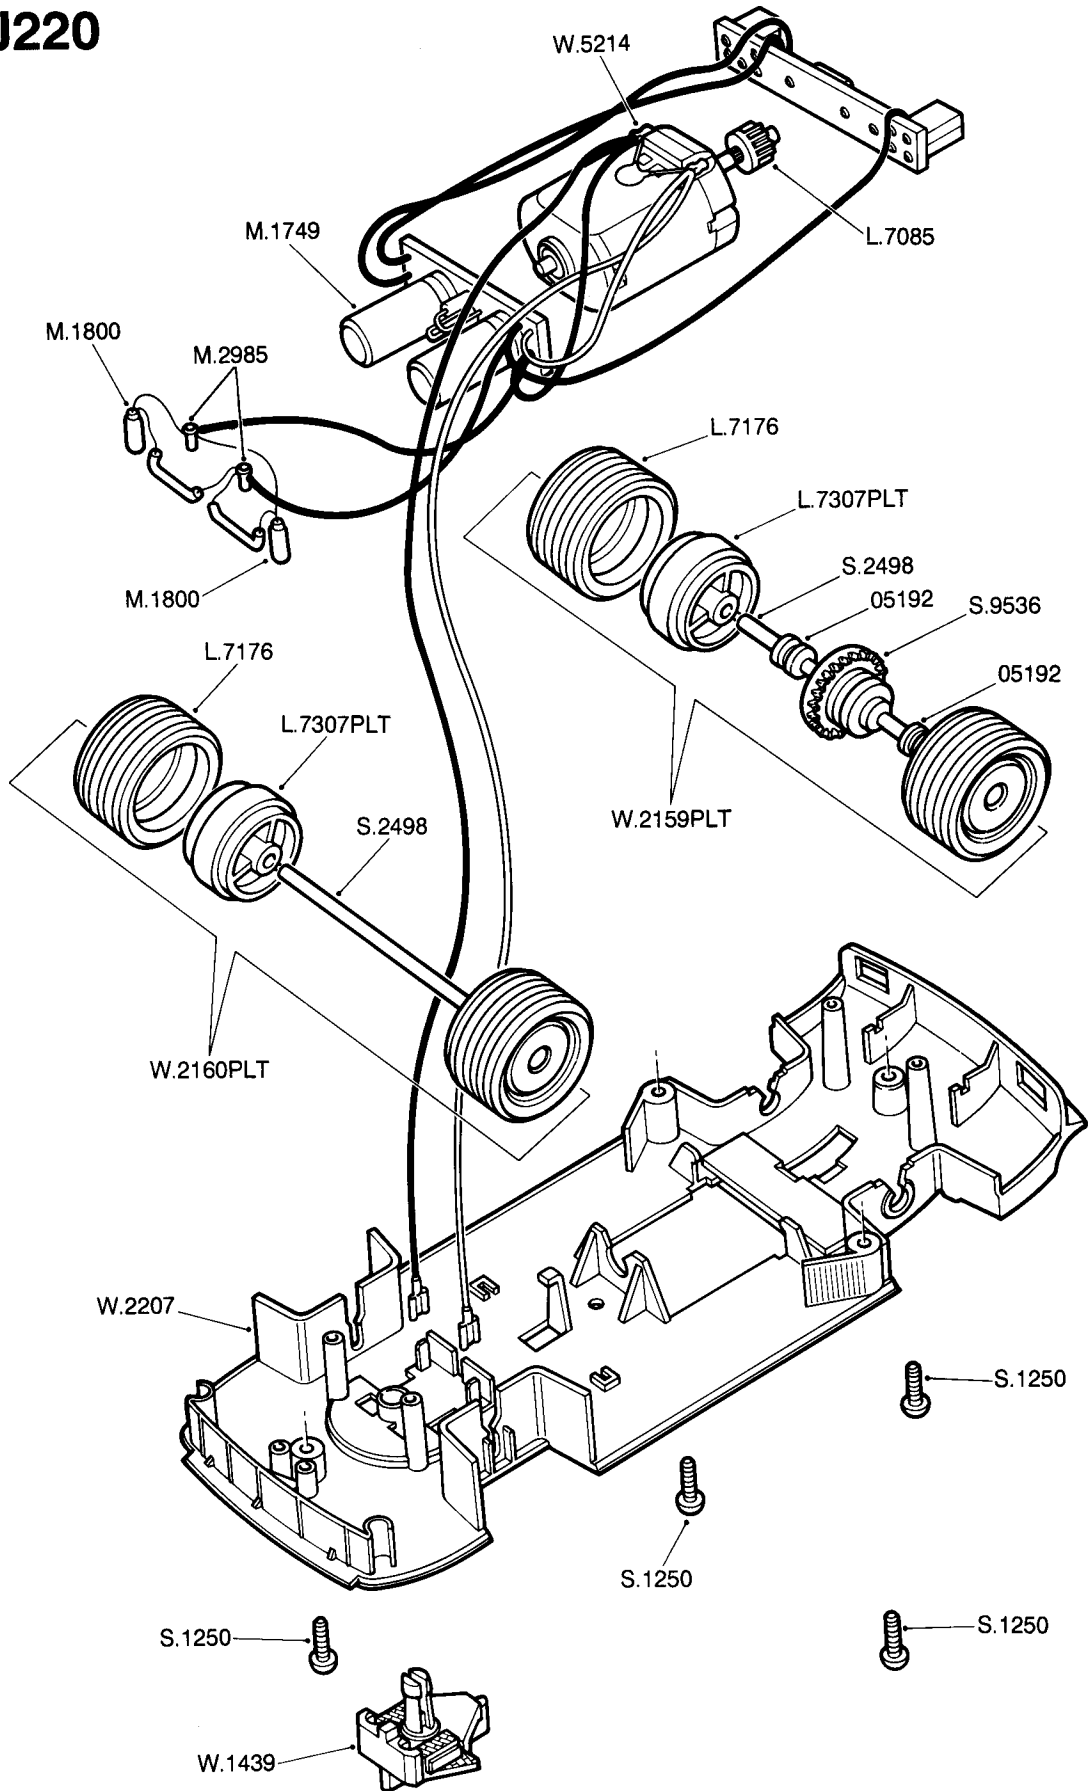

# JAGUAR XJ220

See overleaf for list of parts

**List of Parts**

<i>Ref. No.</i>	<i>Item</i>
W.1439	Guide Blade Assembly .....
W.2207	Underpan with Contacts .....
W.5214	Motor with Pinion and Harness.....
W.2159PLT	Rear Axle Assembly.....
W.2160PLT	Front Axle Assembly .....
L.7176	Tyre .....
L.7085	Motor Pinion.....
L.7307PLT	Hub.....
M.1749	PCB with Rear Lights .....
M.1800	Bulb .....
M.2985	Eyelet .....
S.1250	Screw .....
S.2498	Axle .....
S.9536	Contrate Gear .....
05192	Axle Bearing .....