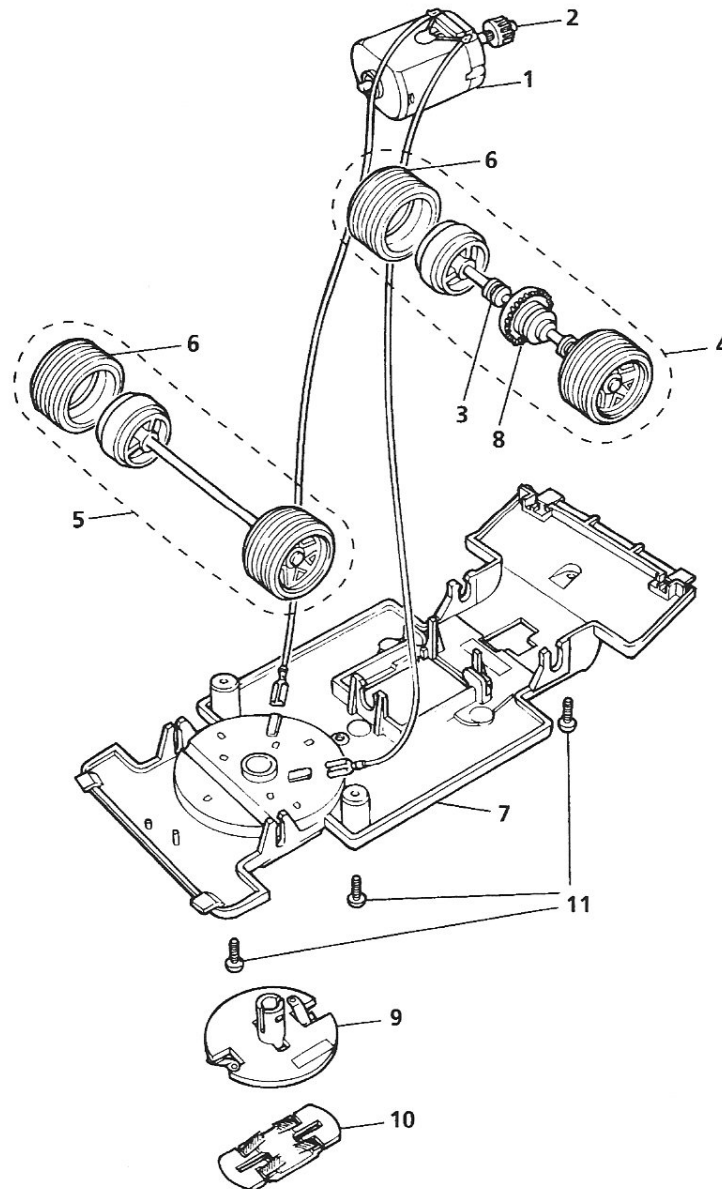

WILD 360

LIST OF SPARES

Item No.	Description	Pack	C559 / C560
1	Motor, Pinion & Leads	1	W5214
2	Pinion	4	W8100
3	Axle Bearing	20	X8162
4	Rear Wheel / Axle Assembly	1	W5360
5	Front Wheel / Axle Assembly	1	W5359
6	Tyres	set	W8105
7	Underpan Assembly	1	W8040
8	Contrate Gear	5	W8112
9	Guide Pivot Assembly	1	W8041
10	Braid Plate Assembly & Wing Mirrors	2 + 2	W5385
11	Screw	10	X8161