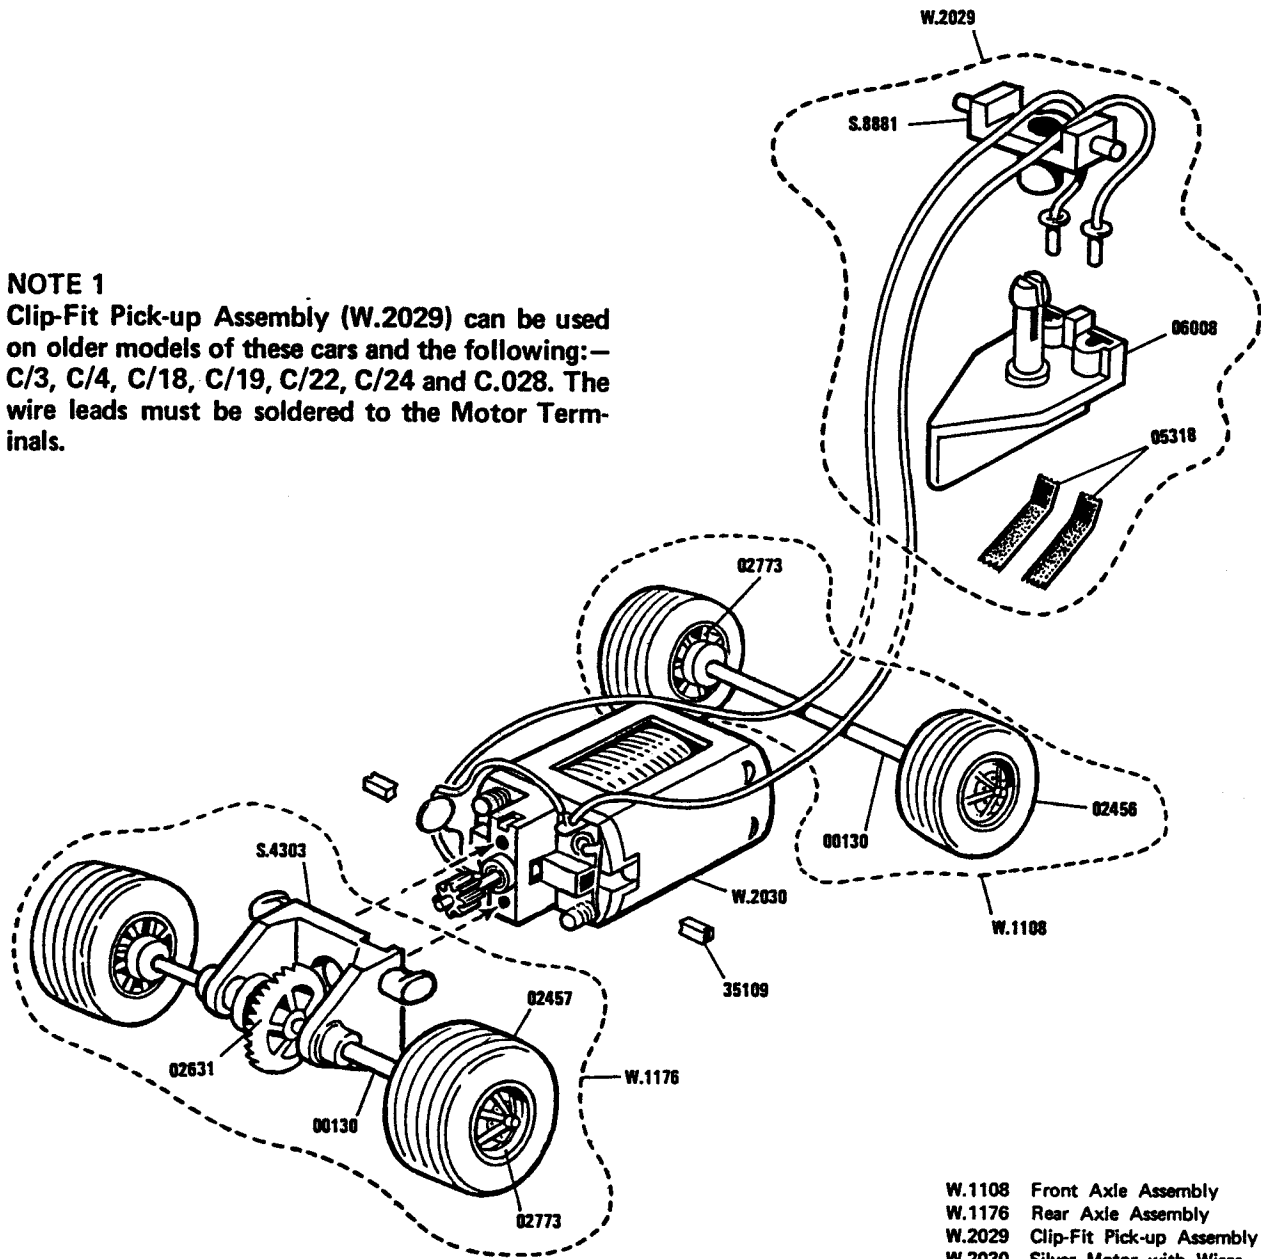

# TIGER, MIRAGE, FERRARI P.4 & LAMBORGHINI - C.013, C.015, C.016, C.017

As produced from Mid 1974.

**NOTE 1**

Clip-Fit Pick-up Assembly (W.2029) can be used on older models of these cars and the following:— C/3, C/4, C/18, C/19, C/22, C/24 and C.028. The wire leads must be soldered to the Motor Terminals.

- W.1108 Front Axle Assembly
- W.1176 Rear Axle Assembly
- W.2029 Clip-Fit Pick-up Assembly
- W.2030 Silver Motor with Wires

- S.4303 Gearbox
- S.8881 Pick-up Adaptor

**NOTE 2**

If replacing Blue, Pink or large Silver Motors in older cars with Motor W.2030 it is essential also to fit new Rear Axle Assembly W.1176. Replacement Motor W.2030 is supplied with eyelets crimped to ends of wires. Snip these off if required to solder wires to older Guide Blade Contacts.

- 00130 Axle
- 02456 Front Tyre
- 02457 Rear Tyre
- 02631 Contrate Gear
- 02773 Hub
- 05318 Pick-up Braid
- 06008 Guide Blade
- 35109 Carbon Brush

*Modifications are made to models from time to time. If a spare part is required which does not coincide with the illustration, a full description should be given and, if necessary, a sketch or sample should accompany the order.*