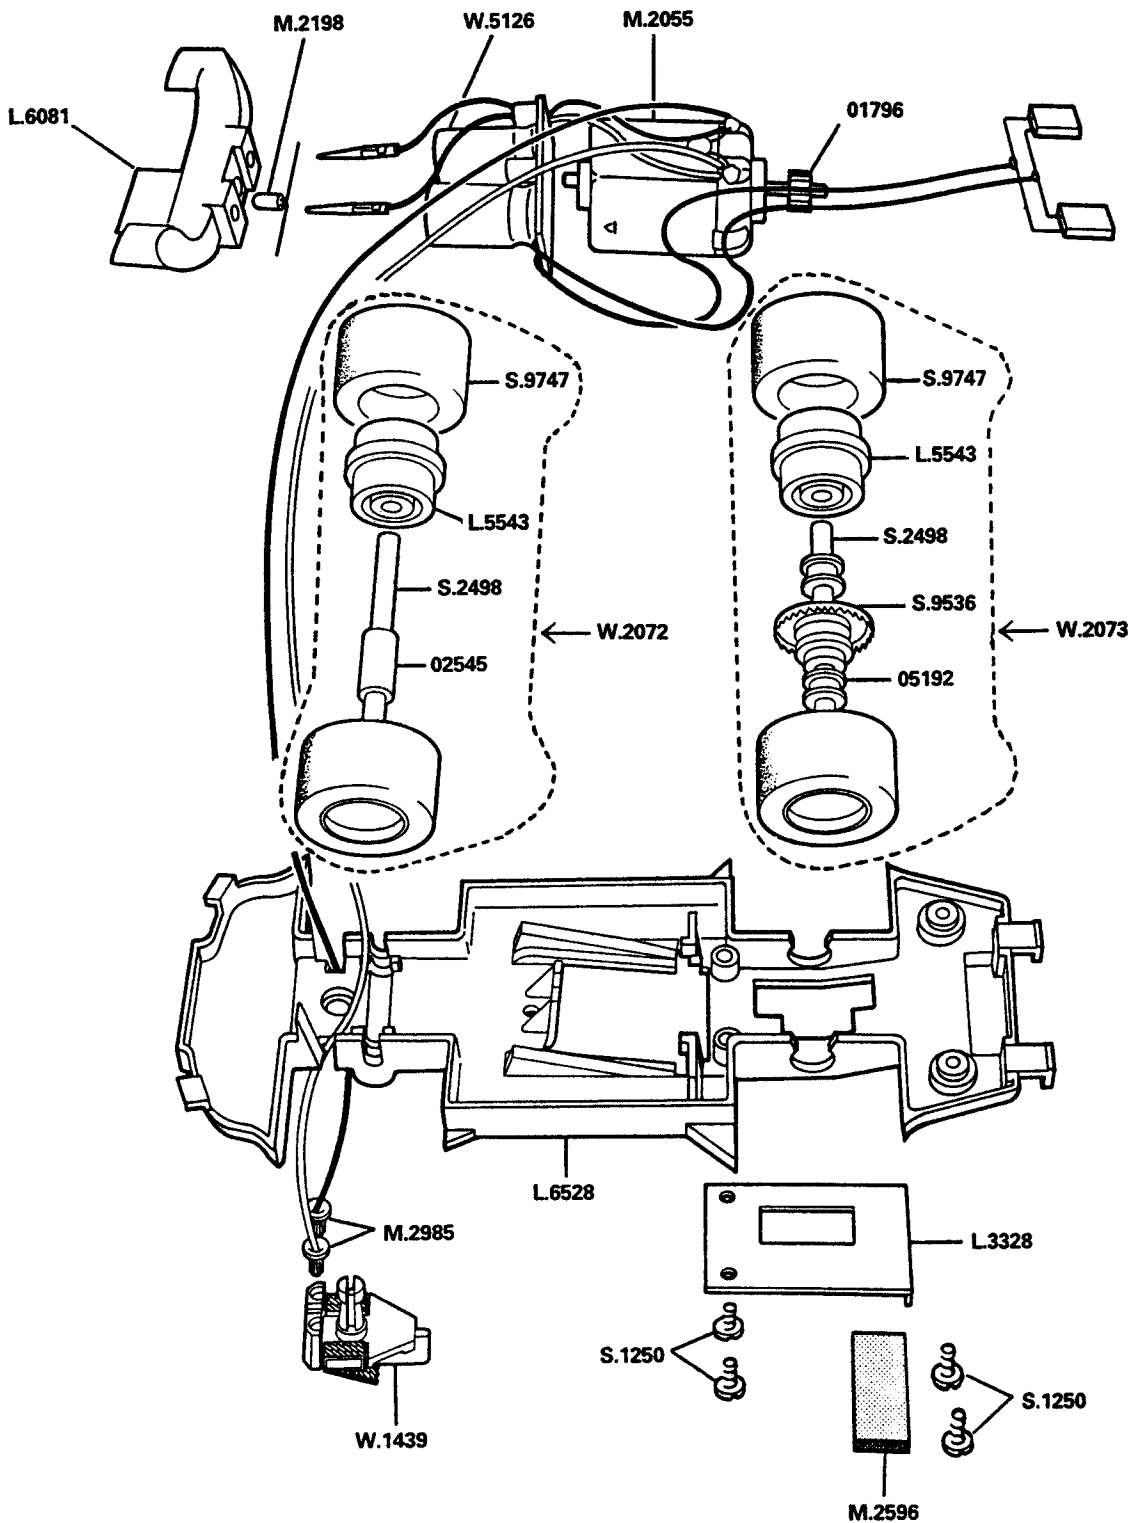

PORSCHE 911 TYPE with HEAD & BRAKELIGHTS

See overleaf for list of spare parts

PORSCHE 911 TYPE with HEAD & BRAKELIGHTS

List of Parts	
<i>Ref. No.</i>	<i>Item</i>
W.5126	PCB with Brakelights
W.5148	Magnet Assembly
L.5543	Wheel Hub (<i>State colour required</i>)
L.6081	Light Unit.....
L.6528	Underpan
M.2055	Motor with Harness
M.2198	Bulb.....
S.1152	Screw
S.8860	Eyelet.....
S.9536	Contrate Gear.....
S.9747	Tyre.....
01796	Motor Pinion.....
02545	Front Axle Spacer
05192	Rear Axle Bearing.....
05318	Pick-up Braid (<i>Pack of 6</i>)
06008	Guide Blade.....
06074	Axle.....

See overleaf for list of parts

PORSCHE 911 TYPE with

HEAD & BRAKELIGHTS

PORSCHE 911 TYPE

List of Parts	
<i>Ref. No.</i>	<i>Item</i>
W.1439	Guide Blade Assembly
W.2072	Front Axle Assembly
W.2073	Rear Axle Assembly
W.5126	PCB with Brakelights
L.3328	Keeper Plate.....
L.5543	Hub
L.6081	Light Lens
L.6528	Underpan.....
M.2055	Motor with Pinion and Harness.....
M.2198	Bulb.....
M.2596	Magnet
M.2985	Eyelet
S.1250	Screw.....
S.2498	Axle.....
S.9536	Contrate Gear
S.9747	Tyre.....
01796	Motor Pinion.....
02545	Front Axle Spacer
05192	Rear Axle Bearing