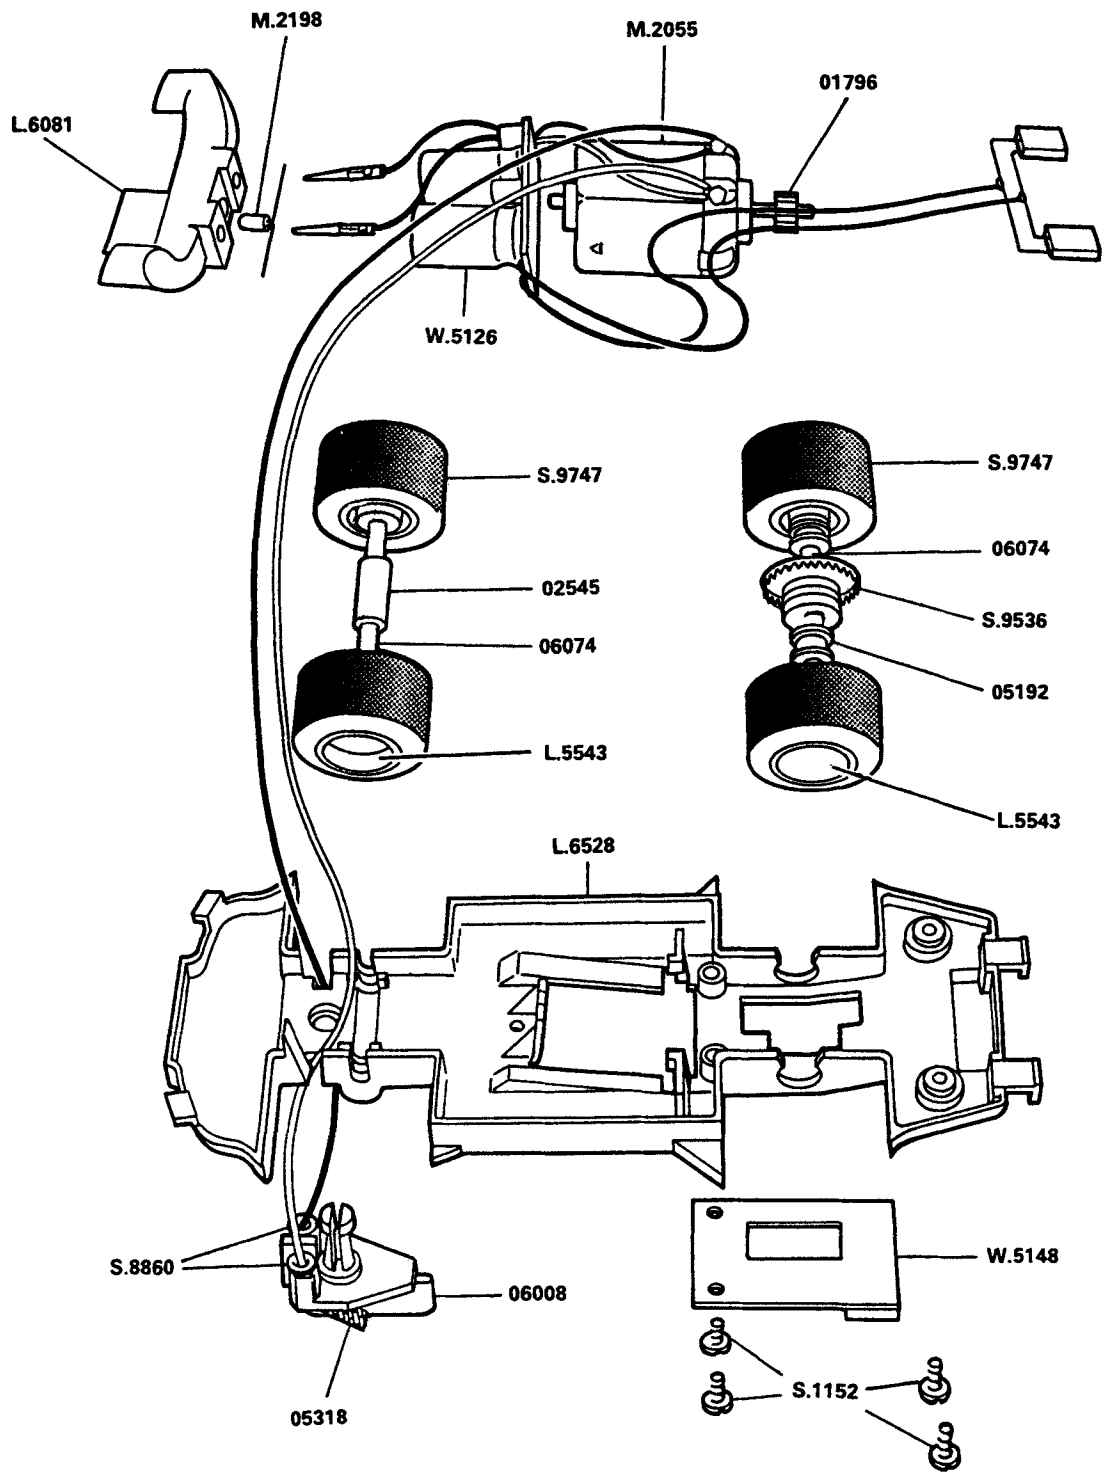

PORSCHE 911 TYPE with HEAD & BRAKELIGHTS

See overleaf for list of spare parts

PORSCHE 911 TYPE with HEAD & BRAKELIGHTS

List of Parts	
<i>Ref. No.</i>	<i>Item</i>
W.5126	PCB with Brakelights
W.5148	Magnet Assembly
L.5543	Wheel Hub (<i>State colour required</i>)
L.6081	Light Unit.....
L.6528	Underpan
M.2055	Motor with Harness
M.2198	Bulb.....
S.1152	Screw
S.8860	Eyelet.....
S.9536	Contrate Gear.....
S.9747	Tyre.....
01796	Motor Pinion.....
02545	Front Axle Spacer
05192	Rear Axle Bearing.....
05318	Pick-up Braid (<i>Pack of 6</i>)
06008	Guide Blade.....
06074	Axle.....

See overleaf for list of parts

PORSCHE 911 TYPE with

HEAD & BRAKELIGHTS

PORSCHE 911 TYPE

List of Parts	
<i>Ref. No.</i>	<i>Item</i>
W.1439	Guide Blade Assembly
W.2072	Front Axle Assembly
W.2073	Rear Axle Assembly
W.5126	PCB with Brakelights
L.3328	Keeper Plate.....
L.5543	Hub
L.6081	Light Lens
L.6528	Underpan.....
M.2055	Motor with Pinion and Harness.....
M.2198	Bulb.....
M.2596	Magnet
M.2985	Eyelet
S.1250	Screw.....
S.2498	Axle.....
S.9536	Contrate Gear
S.9747	Tyre.....
01796	Motor Pinion.....
02545	Front Axle Spacer
05192	Rear Axle Bearing